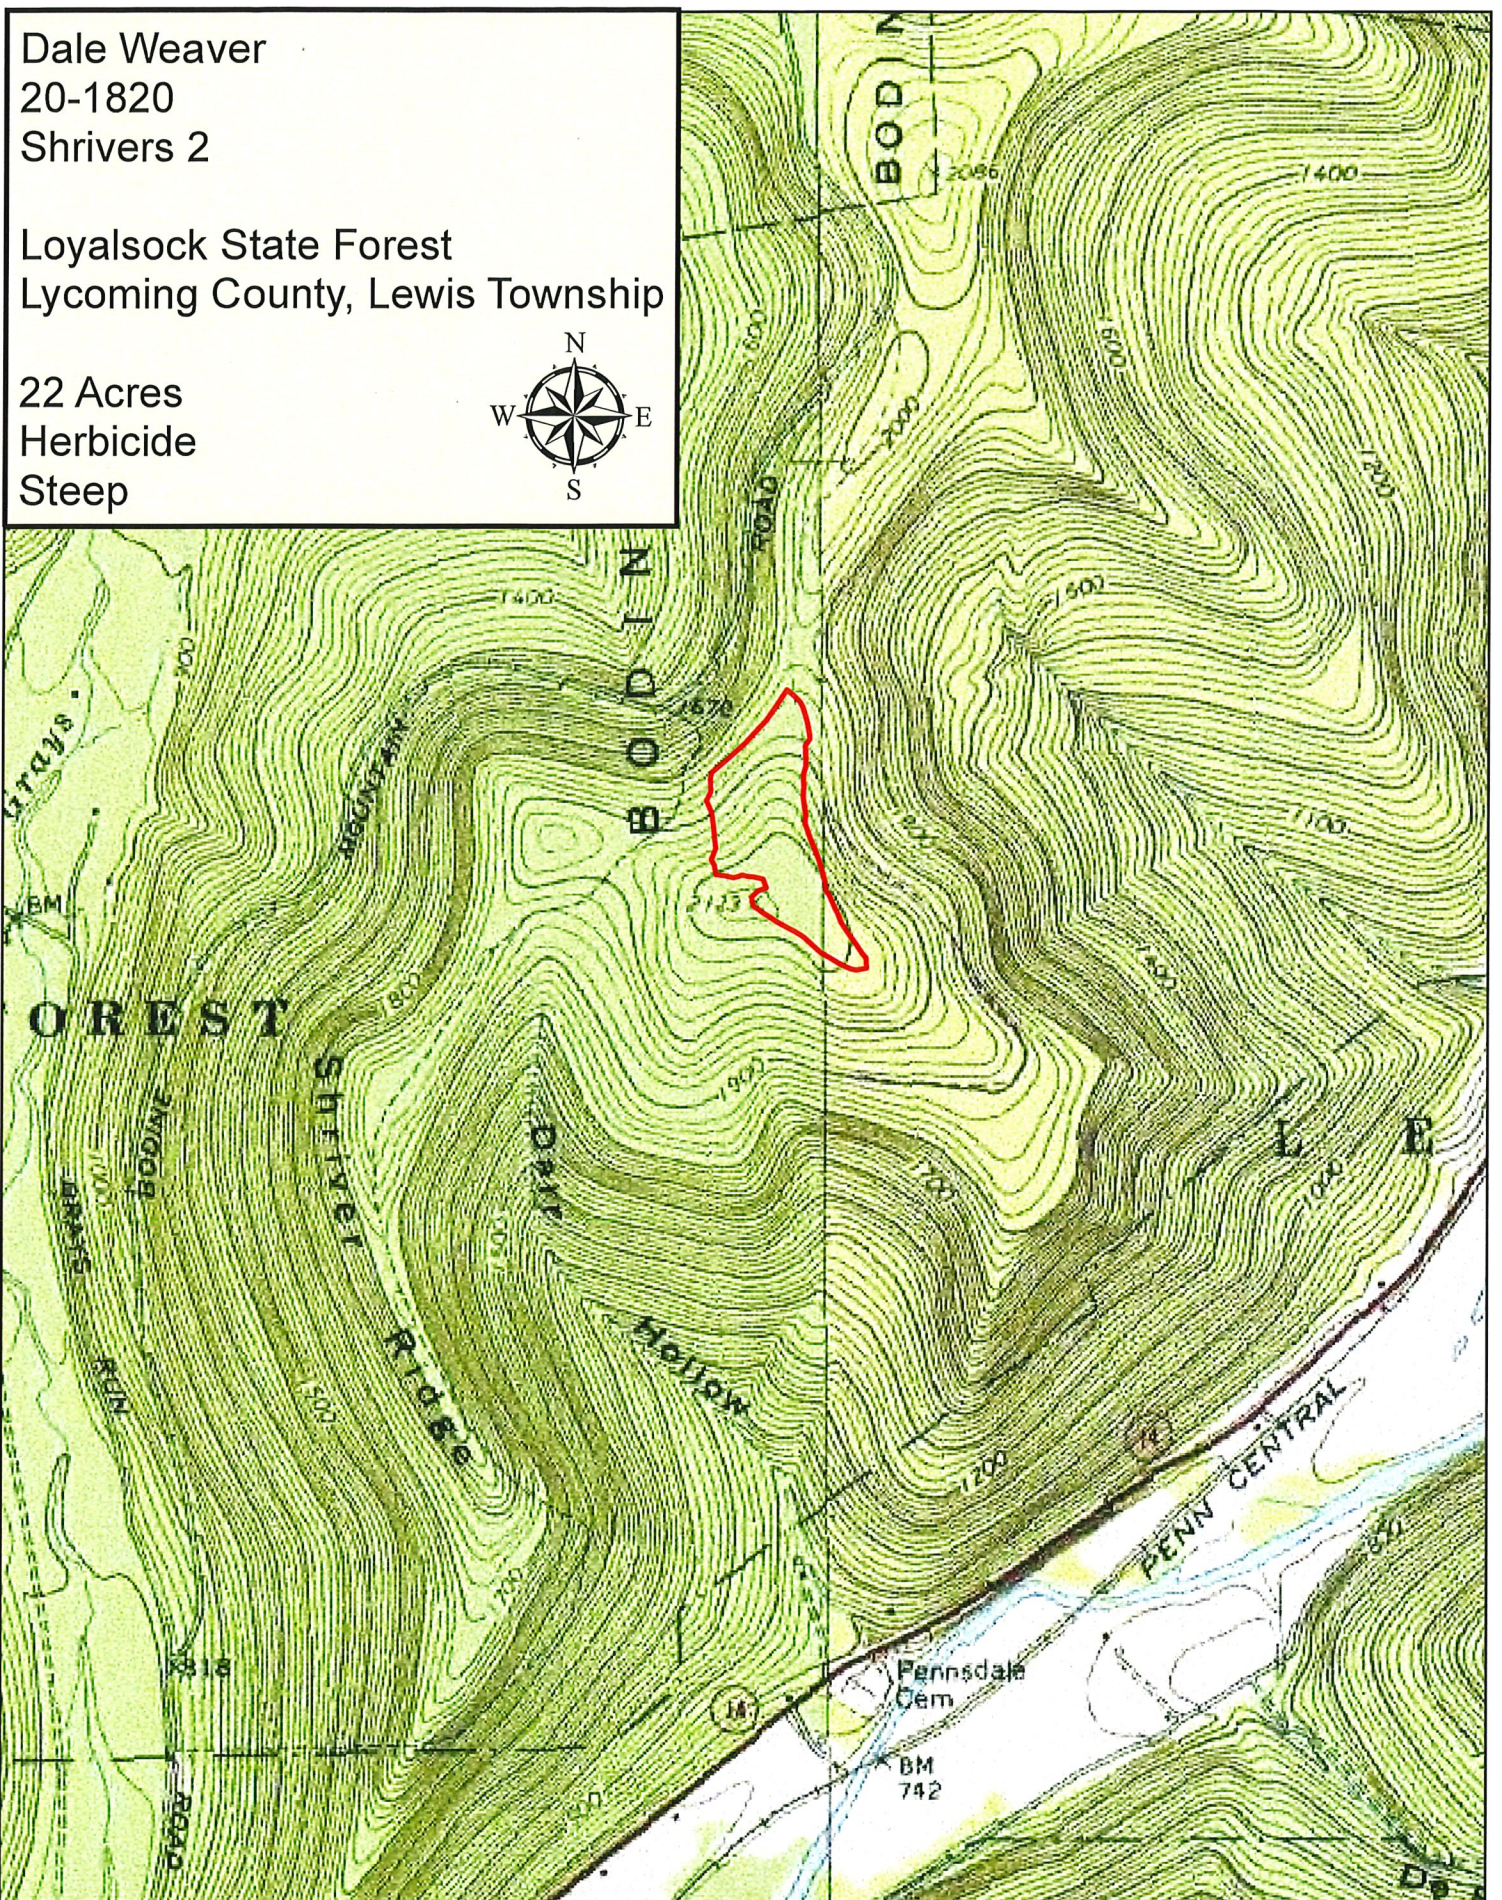

Proposed Ten Top Pine Broadcast Treatment
Lamar Township, Clinton County
106 Acres

07/8/12

X Gates

Project Boundary

Dale Weaver
20-1821
Shrivers 3

Loyalsock State Forest
Lycoming County, Lewis Township

18 Acres
Herbicide
Steep

1 inch = 1,320 feet

Dale Weaver
20-1820
Shrivers 2

Loyalsock State Forest
Lycoming County, Lewis Township

22 Acres
Herbicide
Steep

1 inch = 1,320 feet

20-1817
Fools Mission Blocks 4 (20-2015BC04)
Loyalsock State Forest
Laporte Twp., Sullivan County
Laporte Topo Quadrangle
6 Acres
Broadcast Herbicide- Steep
Chad Gadsby, Forester

20-1816
Fools Mission Blocks 2 & 3 (20-2015BC04)
Loyalsock State Forest
Laporte Twp., Sullivan County
Laporte Topo Quadrangle
30 Acres
Broadcast Herbicide- Steep
Chad Gadsby, Forester

Copyright © 2013 National Geographic Society, i-cubed

1 inch = 1,320 feet