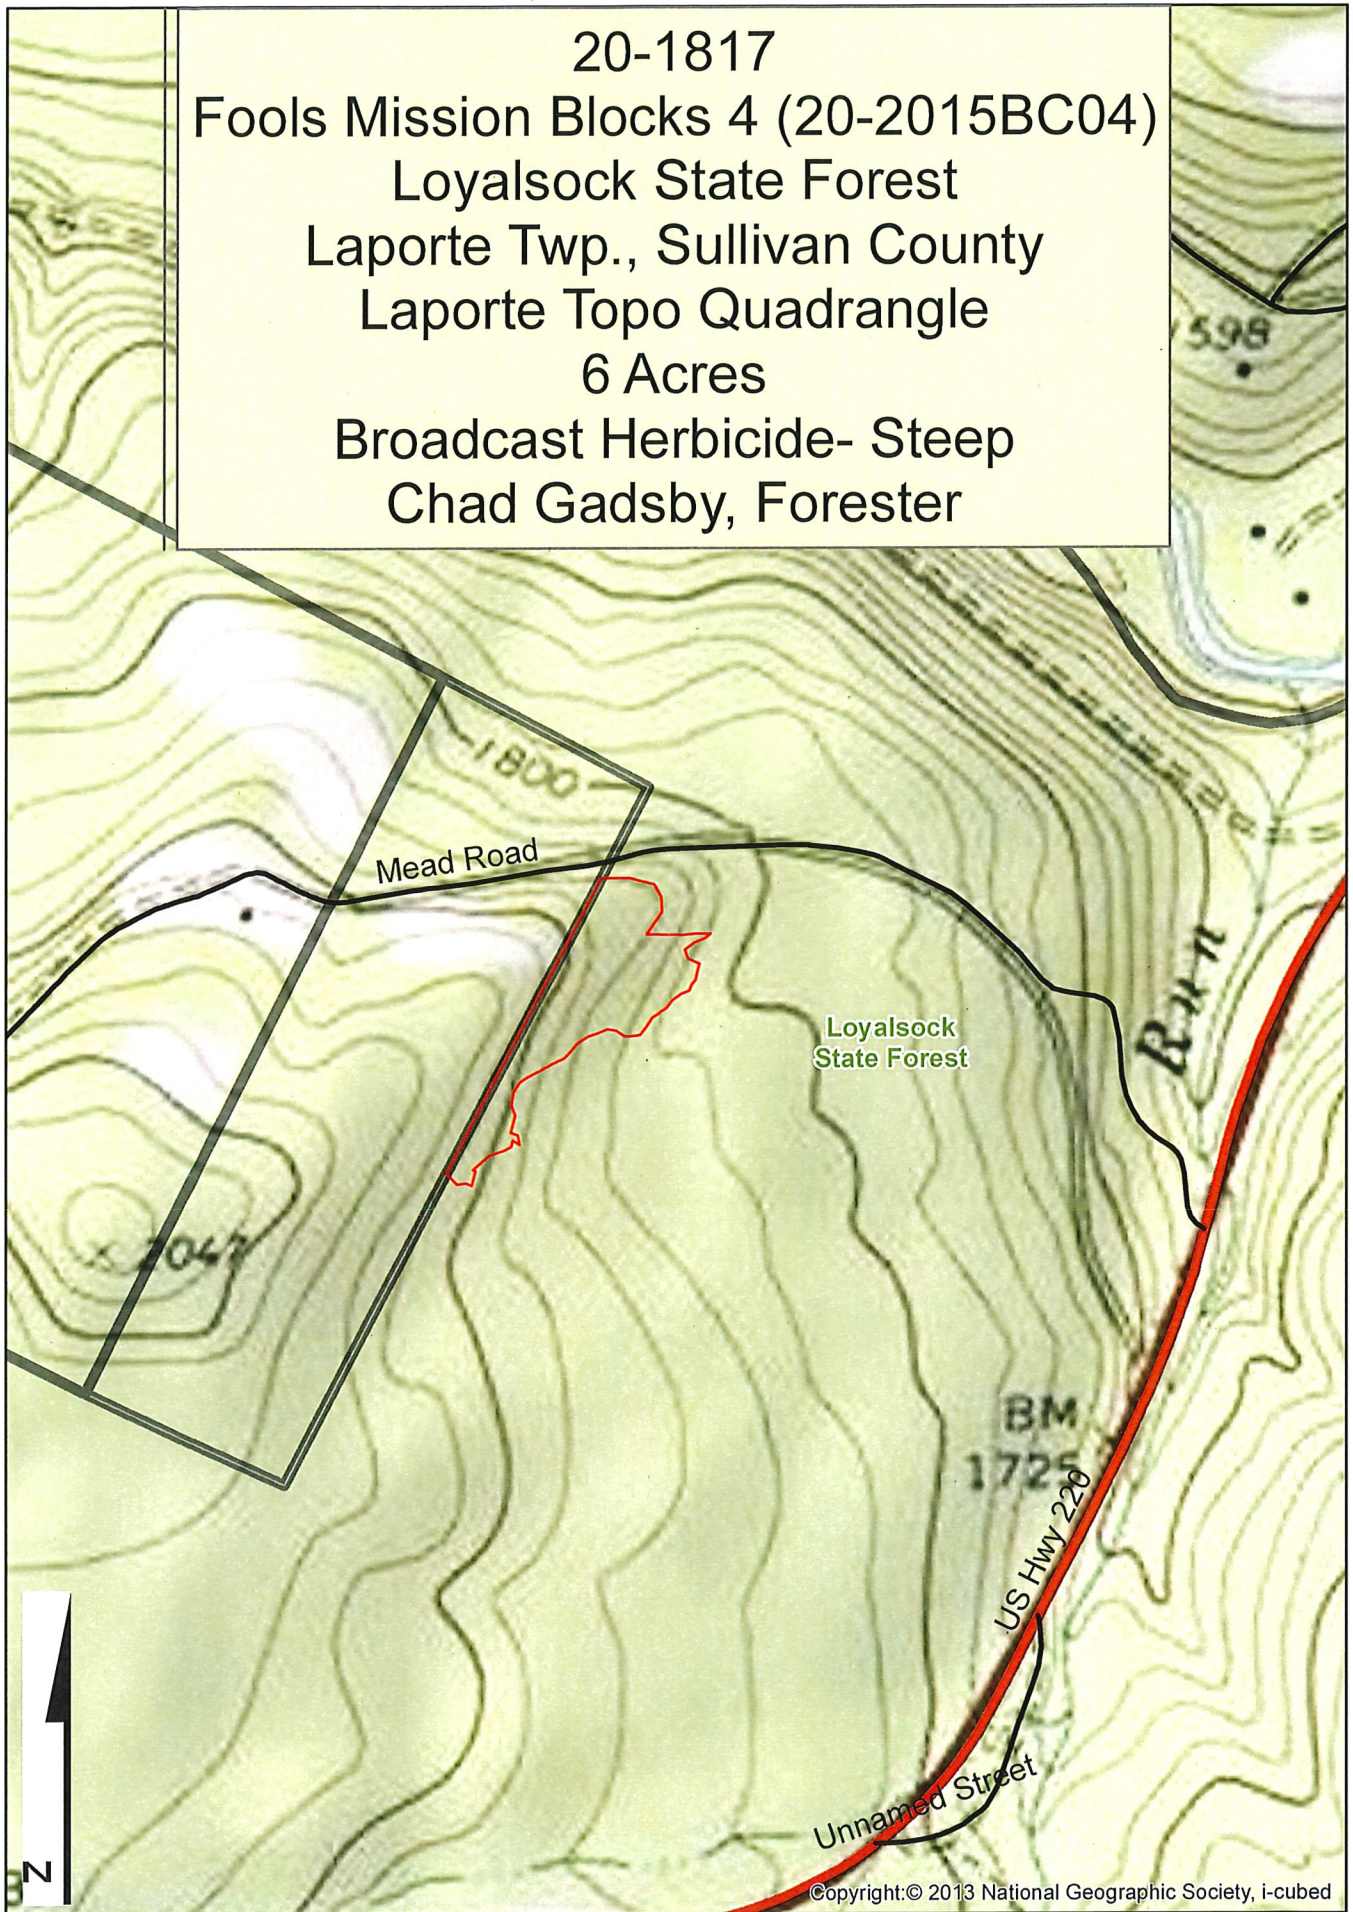

Proposed Ten Top Pine Broadcast Treatment
Lamar Township, Clinton County
106 Acres

07/8/12

X Gates

Project Boundary

Dale Weaver
20-1821
Shrivers 3

Loyalsock State Forest
Lycoming County, Lewis Township

18 Acres
Herbicide
Steep

1 inch = 1,320 feet

Dale Weaver
20-1820
Shrivers 2

Loyalsock State Forest
Lycoming County, Lewis Township

22 Acres
Herbicide
Steep

1 inch = 1,320 feet

20-1817
Fools Mission Blocks 4 (20-2015BC04)
Loyalsock State Forest
Laporte Twp., Sullivan County
Laporte Topo Quadrangle
6 Acres
Broadcast Herbicide- Steep
Chad Gadsby, Forester

20-1816
Fools Mission Blocks 2 & 3 (20-2015BC04)
Loyalsock State Forest
Laporte Twp., Sullivan County
Laporte Topo Quadrangle
30 Acres
Broadcast Herbicide- Steep
Chad Gadsby, Forester

Copyright © 2013 National Geographic Society, i-cubed