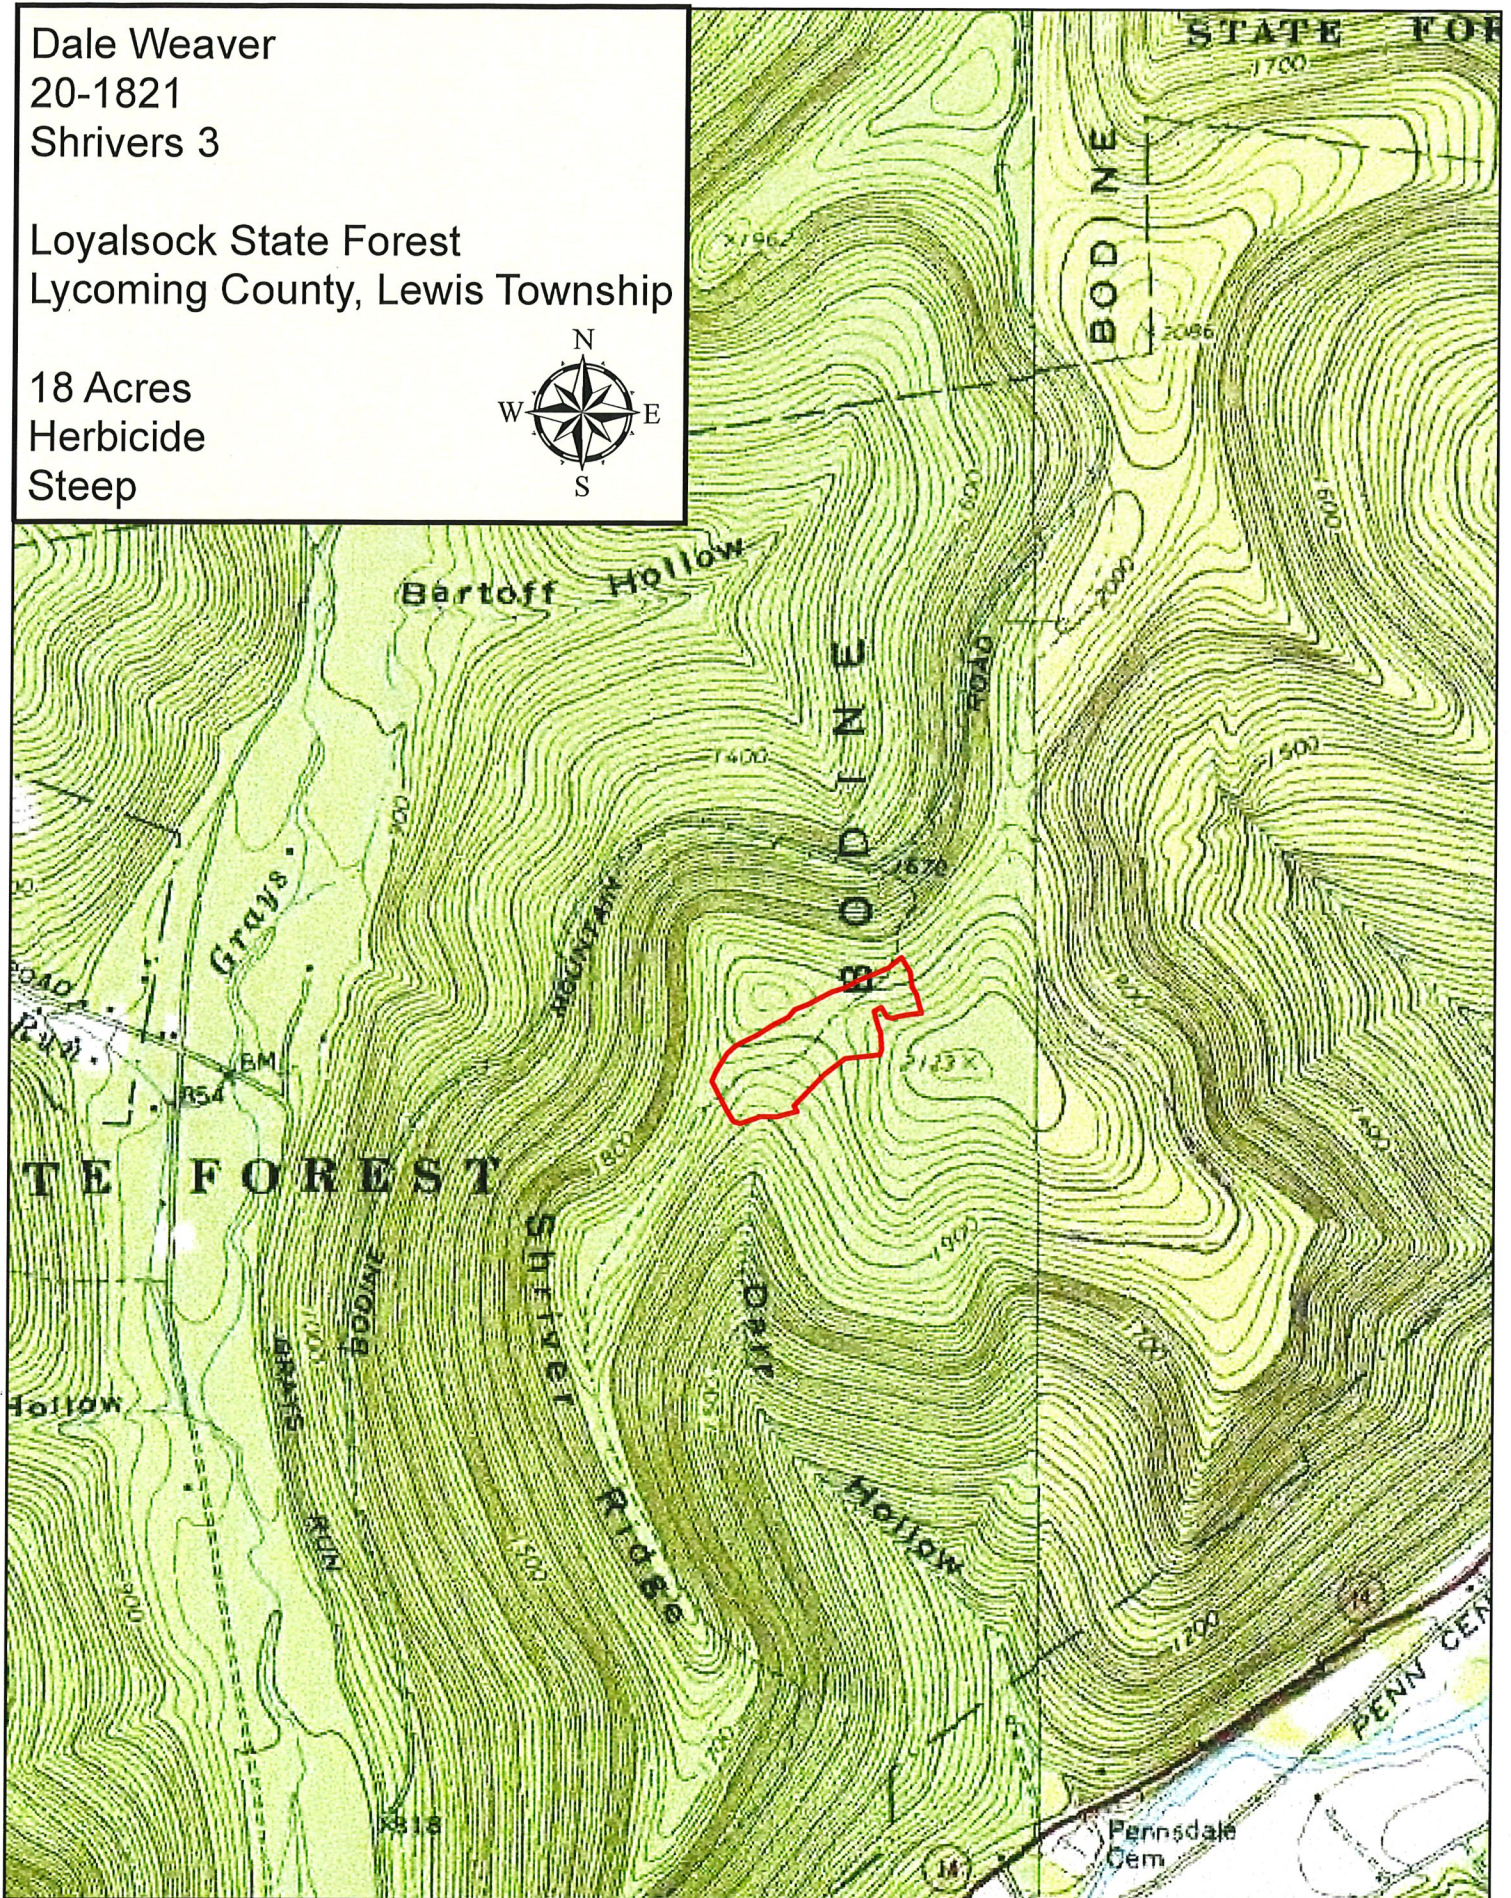

Proposed Ten Top Pine Broadcast Treatment
Lamar Township, Clinton County
106 Acres

07/8/12

X Gates

Project Boundary

Dale Weaver
20-1821
Shrivers 3

Loyalsock State Forest
Lycoming County, Lewis Township

18 Acres
Herbicide
Steep

1 inch = 1,320 feet

Dale Weaver
20-1820
Shrivers 2

Loyalsock State Forest
Lycoming County, Lewis Township

22 Acres
Herbicide
Steep

1 inch = 1,320 feet

20-1817
Fools Mission Blocks 4 (20-2015BC04)
Loyalsock State Forest
Laporte Twp., Sullivan County
Laporte Topo Quadrangle
6 Acres
Broadcast Herbicide- Steep
Chad Gadsby, Forester

20-1816
Fools Mission Blocks 2 & 3 (20-2015BC04)
Loyalsock State Forest
Laporte Twp., Sullivan County
Laporte Topo Quadrangle
30 Acres
Broadcast Herbicide- Steep
Chad Gadsby, Forester

Copyright © 2013 National Geographic Society, i-cubed