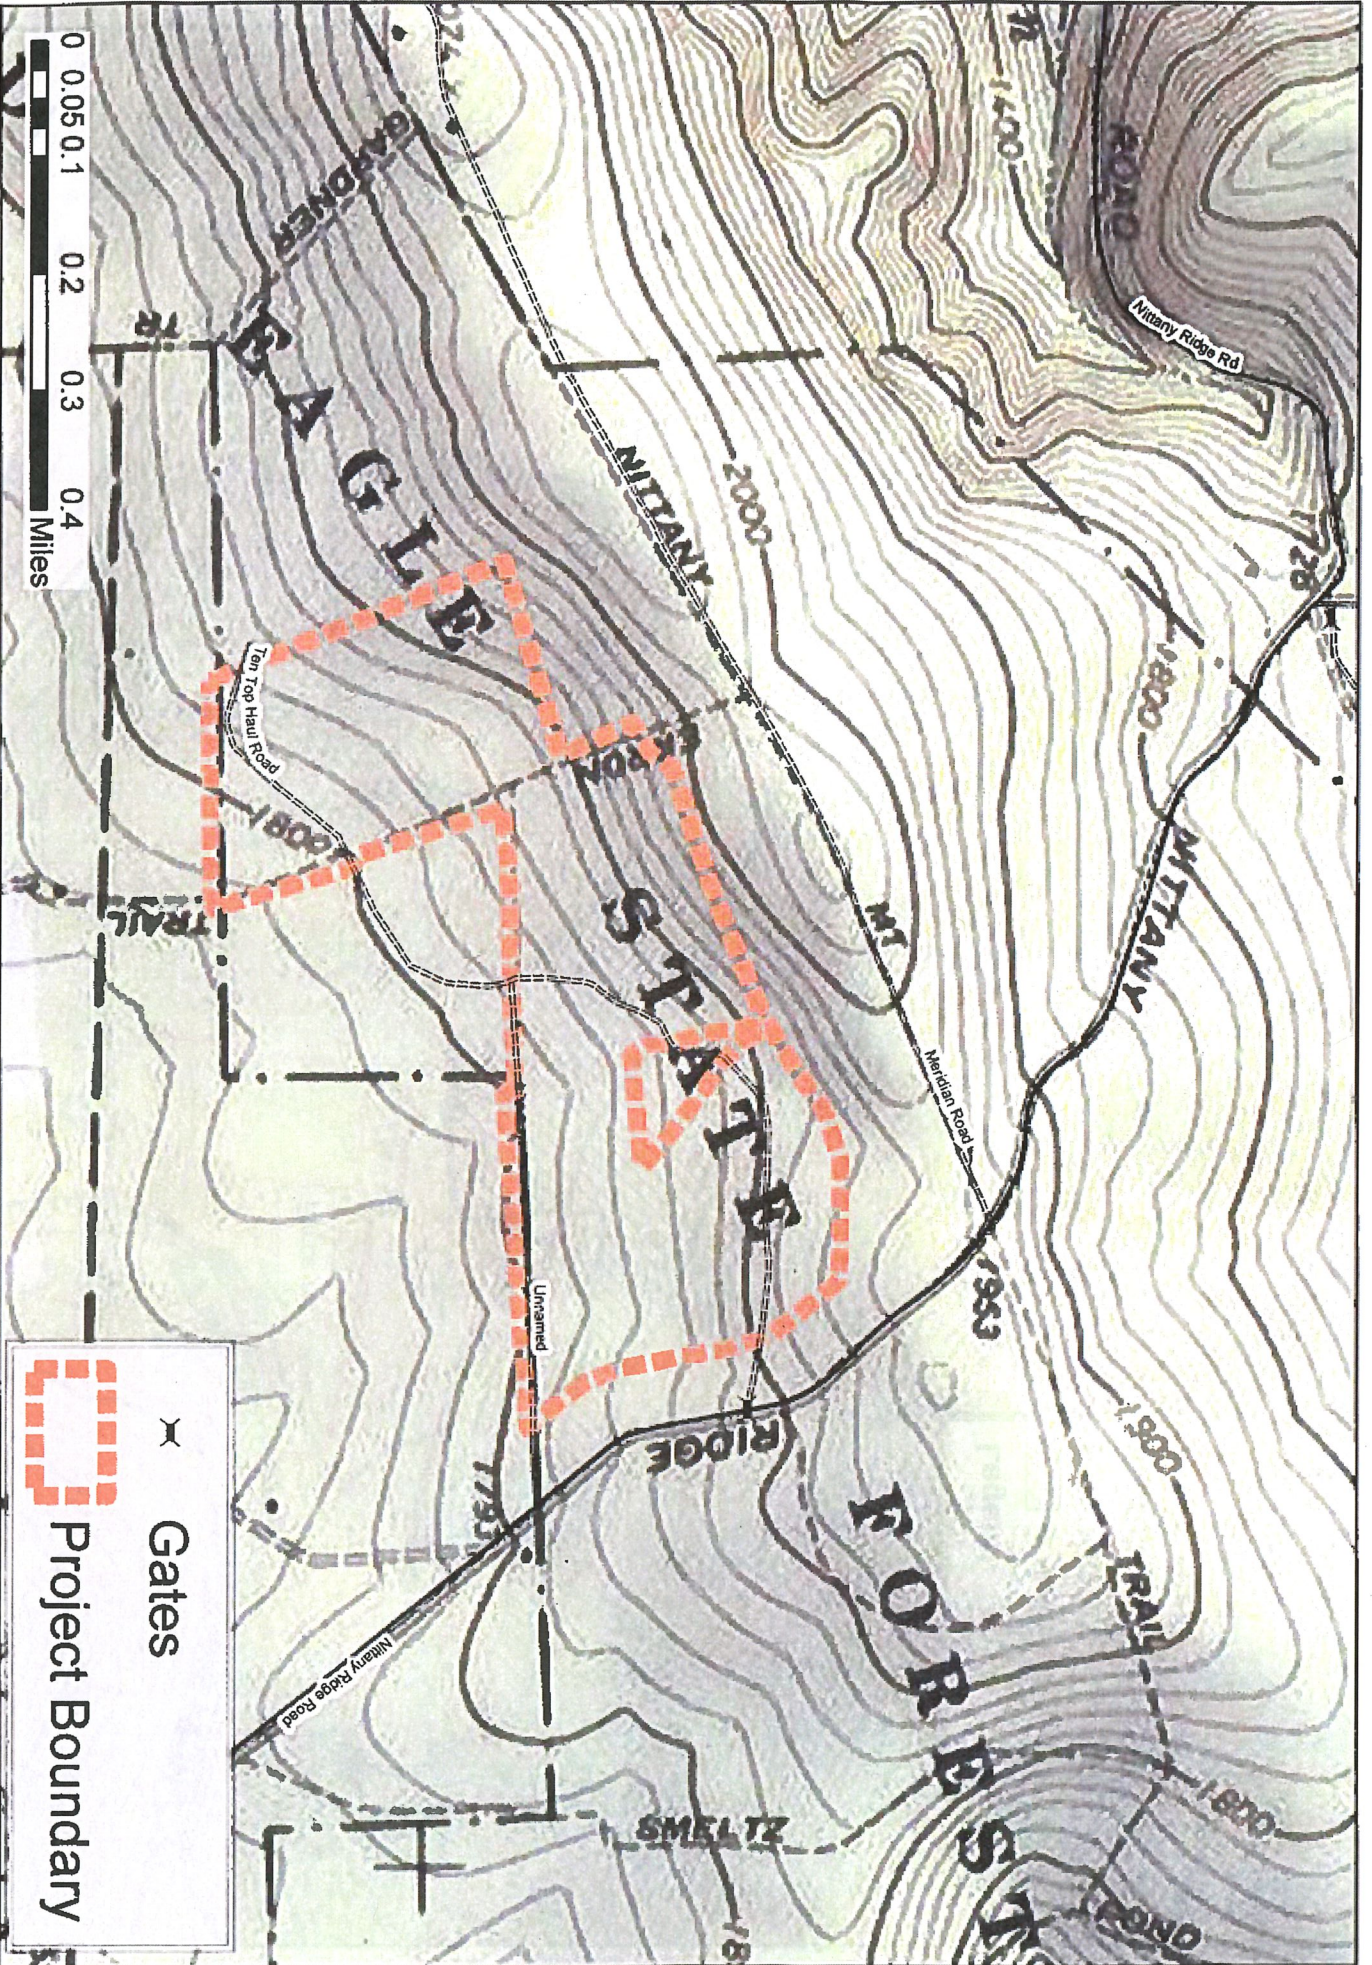

Proposed Ten Top Pine Broadcast Treatment
Lamar Township, Clinton County
106 Acres

07/8/12

X Gates

Project Boundary

Dale Weaver
20-1821
Shrivers 3

Loyalsock State Forest
Lycoming County, Lewis Township

18 Acres
Herbicide
Steep

1 inch = 1,320 feet

Dale Weaver
20-1820
Shrivers 2

Loyalsock State Forest
Lycoming County, Lewis Township

22 Acres
Herbicide
Steep

1 inch = 1,320 feet

20-1817
Fools Mission Blocks 4 (20-2015BC04)
Loyalsock State Forest
Laporte Twp., Sullivan County
Laporte Topo Quadrangle
6 Acres
Broadcast Herbicide- Steep
Chad Gadsby, Forester

20-1816
Fools Mission Blocks 2 & 3 (20-2015BC04)
Loyalsock State Forest
Laporte Twp., Sullivan County
Laporte Topo Quadrangle
30 Acres
Broadcast Herbicide- Steep
Chad Gadsby, Forester

Copyright © 2013 National Geographic Society, i-cubed

1 inch = 1,320 feet