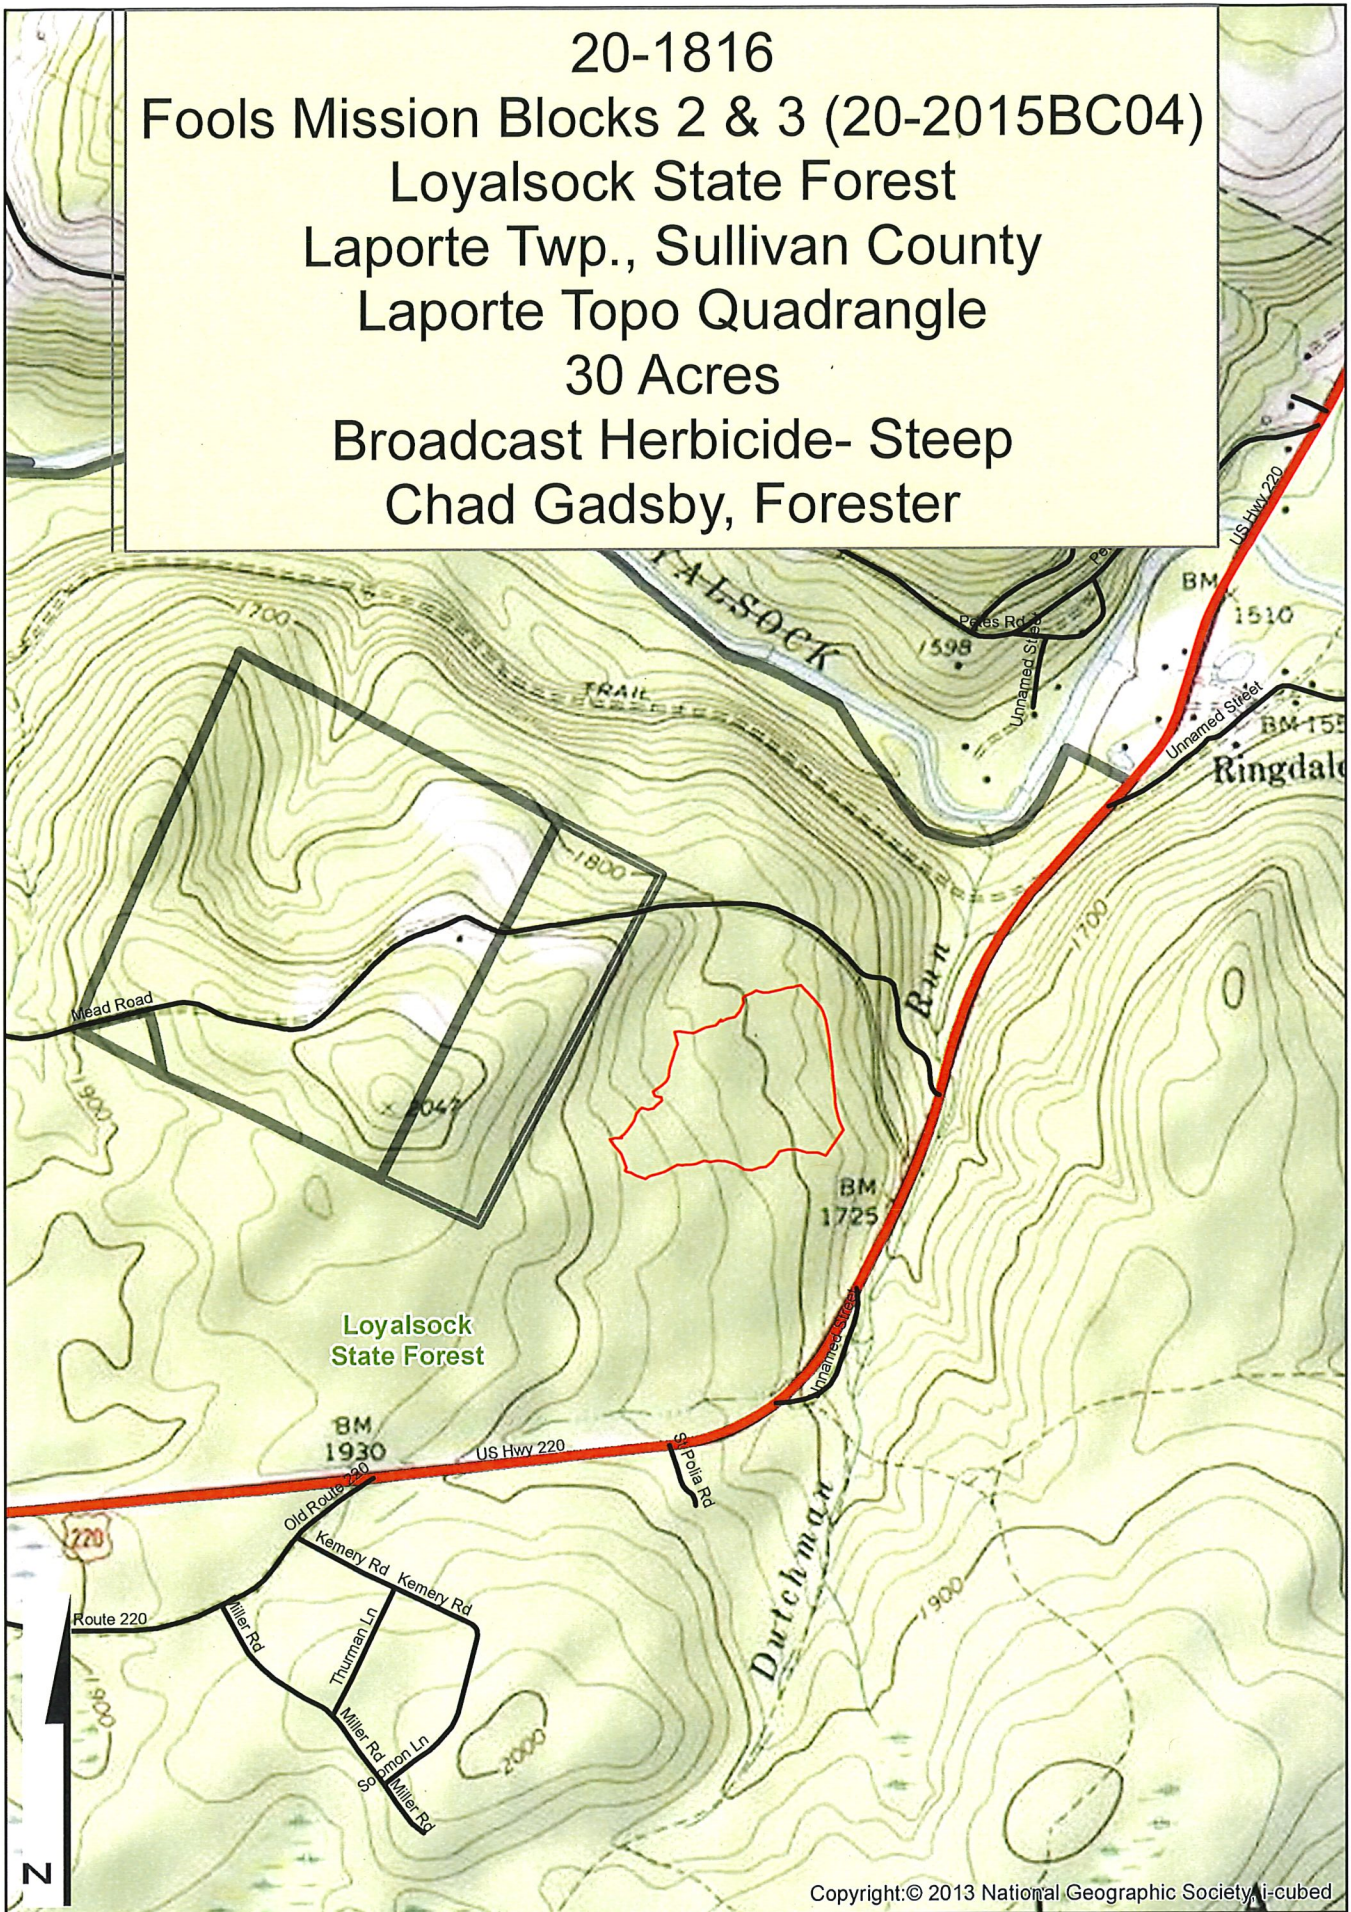

Proposed Ten Top Pine Broadcast Treatment
Lamar Township, Clinton County
106 Acres

07/8/12

X Gates

Project Boundary

Dale Weaver
20-1821
Shrivers 3

Loyalsock State Forest
Lycoming County, Lewis Township

18 Acres
Herbicide
Steep

1 inch = 1,320 feet

Dale Weaver
20-1820
Shrivers 2

Loyalsock State Forest
Lycoming County, Lewis Township

22 Acres
Herbicide
Steep

1 inch = 1,320 feet

20-1817
Fools Mission Blocks 4 (20-2015BC04)
Loyalsock State Forest
Laporte Twp., Sullivan County
Laporte Topo Quadrangle
6 Acres
Broadcast Herbicide- Steep
Chad Gadsby, Forester

20-1816
Fools Mission Blocks 2 & 3 (20-2015BC04)
Loyalsock State Forest
Laporte Twp., Sullivan County
Laporte Topo Quadrangle
30 Acres
Broadcast Herbicide- Steep
Chad Gadsby, Forester

Copyright © 2013 National Geographic Society, i-cubed